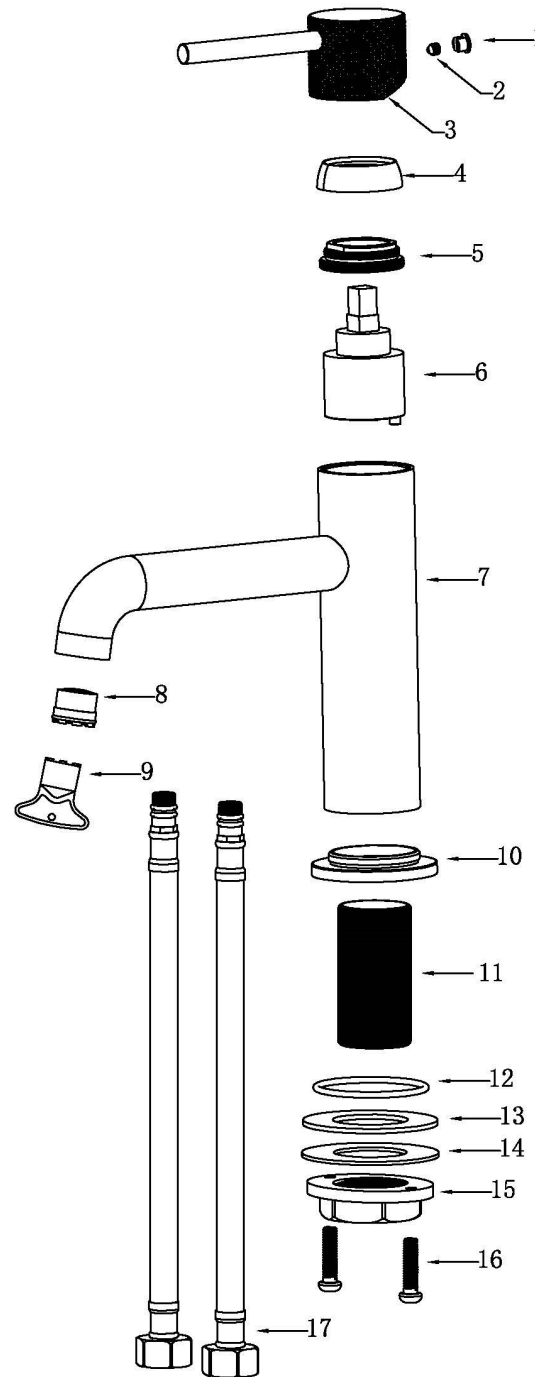

Karran®

INSTALLATION GUIDE

Tryst

Models: KBF460C
KBF460MB
KBF460SS

COMPONENT LIST	QTY
1 - Faucet Body	1
2 - O-Ring	1
3 - Rubber Washer	1
4 - Metal Washer	1
5 - Mounting Hardware	1
6 - Screw	2

2

3

4

5

6

7

- | |
|------------------------|
| 1 - Screw Cover |
| 2 - Screw |
| 3 - Handle |
| 4 - Cover Ring |
| 5 - Nut |
| 6 - Cartridge |
| 7 - Faucet Body |
| 8 - Aerator |
| 9 - Aerator Cover |
| 10 - Base Ring |
| 11 - Base |
| 12 - O-Ring |
| 13 - Rubber Washer |
| 14 - Metal Washer |
| 15 - Mounting Hardware |
| 16 - Screws |
| 17 - Water Lines |