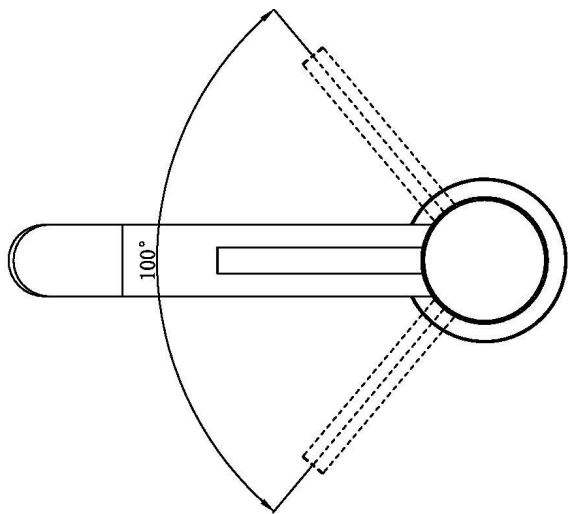

Karran®

INSTALLATION GUIDE

Tryst

Models: KBF460C
KBF460MB
KBF460SS

COMPONENT LIST	QTY
1 - Faucet Body	1
2 - O-Ring	1
3 - Rubber Washer	1
4 - Metal Washer	1
5 - Mounting Hardware	1
6 - Screw	2

2

3

4

5

6

7

- | |
|------------------------|
| 1 - Screw Cover |
| 2 - Screw |
| 3 - Handle |
| 4 - Cover Ring |
| 5 - Nut |
| 6 - Cartridge |
| 7 - Faucet Body |
| 8 - Aerator |
| 9 - Aerator Cover |
| 10 - Base Ring |
| 11 - Base |
| 12 - O-Ring |
| 13 - Rubber Washer |
| 14 - Metal Washer |
| 15 - Mounting Hardware |
| 16 - Screws |
| 17 - Water Lines |