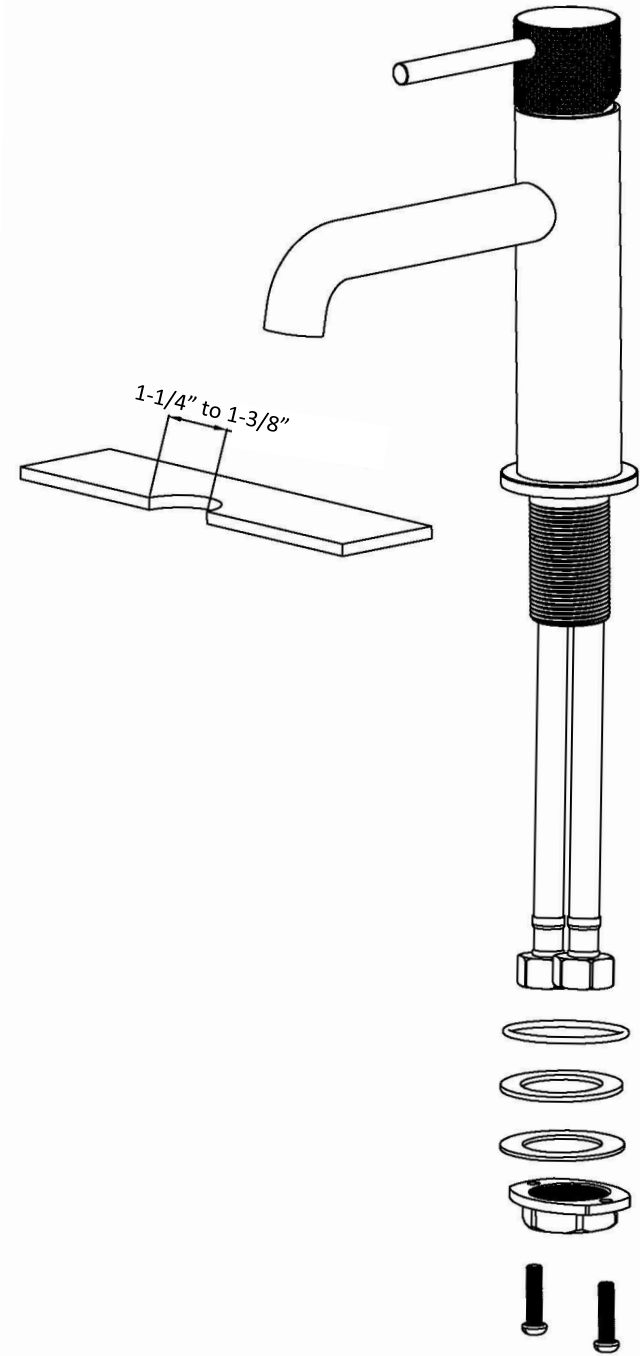

Karran®

INSTALLATION GUIDE

Tryst

Models: KBF460C
KBF460MB
KBF460SS

COMPONENT LIST	QTY
1 - Faucet Body	1
2 - O-Ring	1
3 - Rubber Washer	1
4 - Metal Washer	1
5 - Mounting Hardware	1
6 - Screw	2

2

3

4

5

6

7

- | |
|------------------------|
| 1 - Screw Cover |
| 2 - Screw |
| 3 - Handle |
| 4 - Cover Ring |
| 5 - Nut |
| 6 - Cartridge |
| 7 - Faucet Body |
| 8 - Aerator |
| 9 - Aerator Cover |
| 10 - Base Ring |
| 11 - Base |
| 12 - O-Ring |
| 13 - Rubber Washer |
| 14 - Metal Washer |
| 15 - Mounting Hardware |
| 16 - Screws |
| 17 - Water Lines |