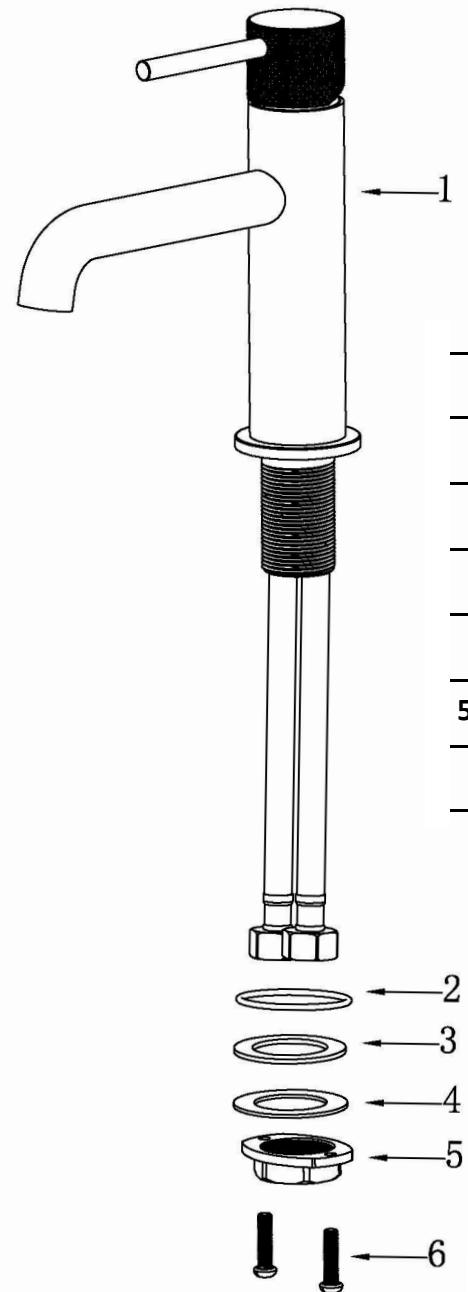

Karran®

INSTALLATION GUIDE

Tryst

Models: KBF460C
KBF460MB
KBF460SS

COMPONENT LIST	QTY
1 - Faucet Body	1
2 - O-Ring	1
3 - Rubber Washer	1
4 - Metal Washer	1
5 - Mounting Hardware	1
6 - Screw	2

2

3

4

5

6

7

- | |
|------------------------|
| 1 - Screw Cover |
| 2 - Screw |
| 3 - Handle |
| 4 - Cover Ring |
| 5 - Nut |
| 6 - Cartridge |
| 7 - Faucet Body |
| 8 - Aerator |
| 9 - Aerator Cover |
| 10 - Base Ring |
| 11 - Base |
| 12 - O-Ring |
| 13 - Rubber Washer |
| 14 - Metal Washer |
| 15 - Mounting Hardware |
| 16 - Screws |
| 17 - Water Lines |