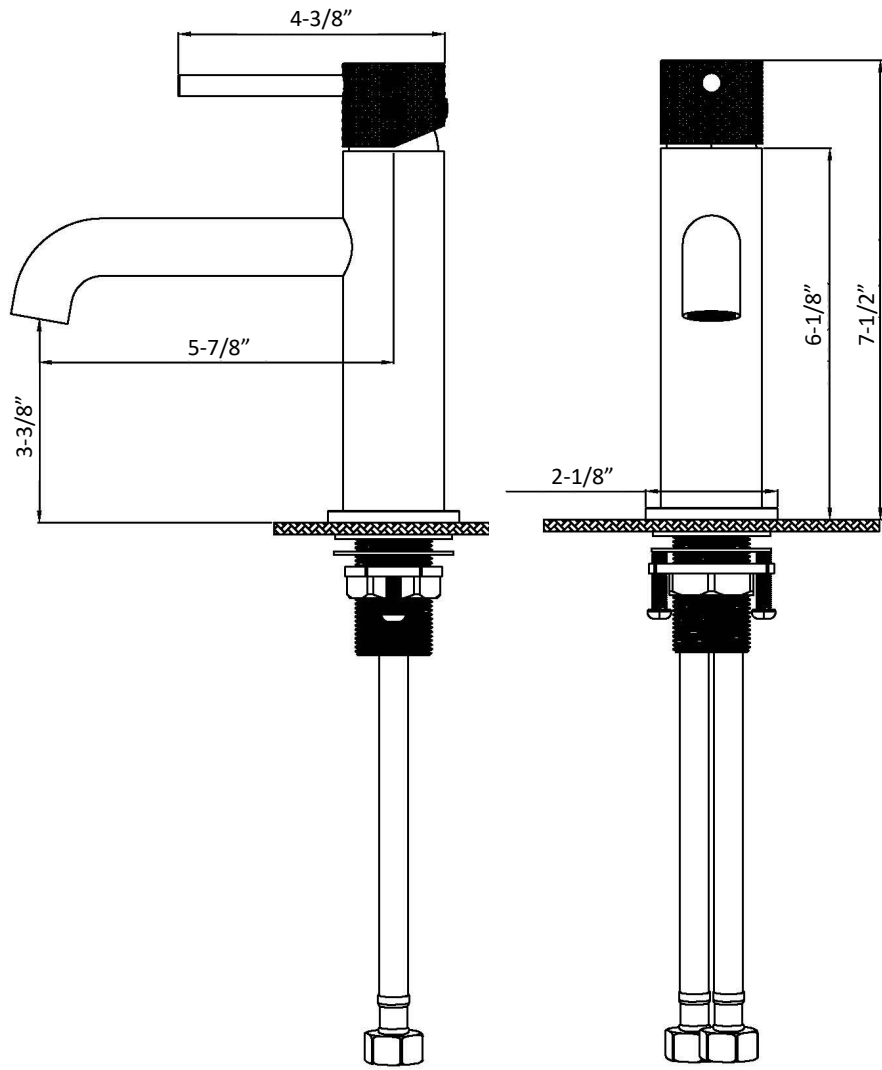

Karran®

INSTALLATION GUIDE

Tryst

Models: KBF460C
KBF460MB
KBF460SS

COMPONENT LIST	QTY
1 - Faucet Body	1
2 - O-Ring	1
3 - Rubber Washer	1
4 - Metal Washer	1
5 - Mounting Hardware	1
6 - Screw	2

2

3

4

5

6

7

- | |
|------------------------|
| 1 - Screw Cover |
| 2 - Screw |
| 3 - Handle |
| 4 - Cover Ring |
| 5 - Nut |
| 6 - Cartridge |
| 7 - Faucet Body |
| 8 - Aerator |
| 9 - Aerator Cover |
| 10 - Base Ring |
| 11 - Base |
| 12 - O-Ring |
| 13 - Rubber Washer |
| 14 - Metal Washer |
| 15 - Mounting Hardware |
| 16 - Screws |
| 17 - Water Lines |