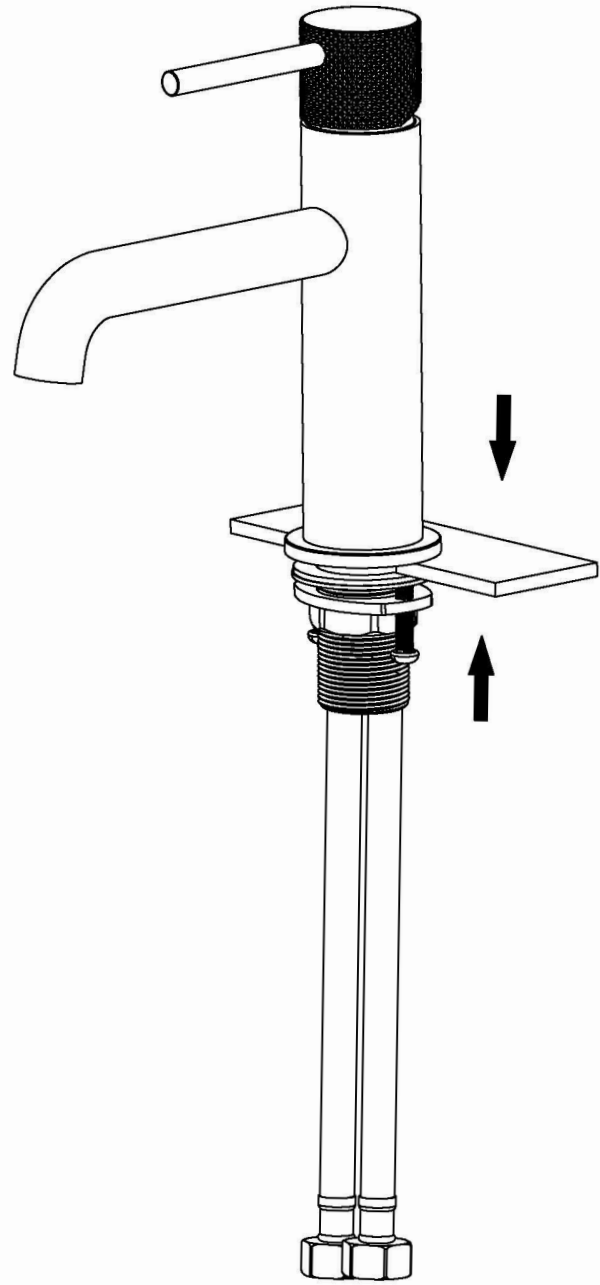

Karran®

INSTALLATION GUIDE

Tryst

Models: KBF460C
KBF460MB
KBF460SS

COMPONENT LIST	QTY
1 - Faucet Body	1
2 - O-Ring	1
3 - Rubber Washer	1
4 - Metal Washer	1
5 - Mounting Hardware	1
6 - Screw	2

2

3

4

5

6

7

- | |
|------------------------|
| 1 - Screw Cover |
| 2 - Screw |
| 3 - Handle |
| 4 - Cover Ring |
| 5 - Nut |
| 6 - Cartridge |
| 7 - Faucet Body |
| 8 - Aerator |
| 9 - Aerator Cover |
| 10 - Base Ring |
| 11 - Base |
| 12 - O-Ring |
| 13 - Rubber Washer |
| 14 - Metal Washer |
| 15 - Mounting Hardware |
| 16 - Screws |
| 17 - Water Lines |