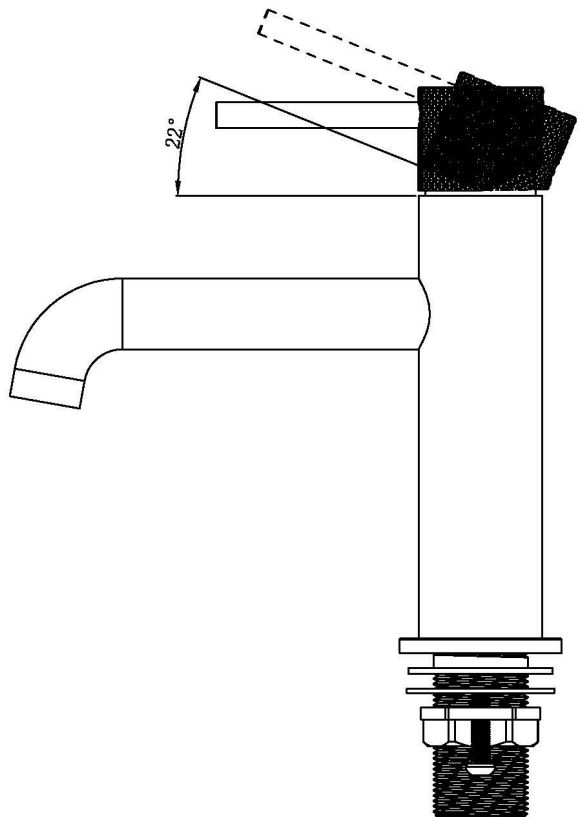

Karran®

INSTALLATION GUIDE

Tryst

Models: KBF460C
KBF460MB
KBF460SS

COMPONENT LIST	QTY
1 - Faucet Body	1
2 - O-Ring	1
3 - Rubber Washer	1
4 - Metal Washer	1
5 - Mounting Hardware	1
6 - Screw	2

2

3

4

5

6

7

- | |
|------------------------|
| 1 - Screw Cover |
| 2 - Screw |
| 3 - Handle |
| 4 - Cover Ring |
| 5 - Nut |
| 6 - Cartridge |
| 7 - Faucet Body |
| 8 - Aerator |
| 9 - Aerator Cover |
| 10 - Base Ring |
| 11 - Base |
| 12 - O-Ring |
| 13 - Rubber Washer |
| 14 - Metal Washer |
| 15 - Mounting Hardware |
| 16 - Screws |
| 17 - Water Lines |