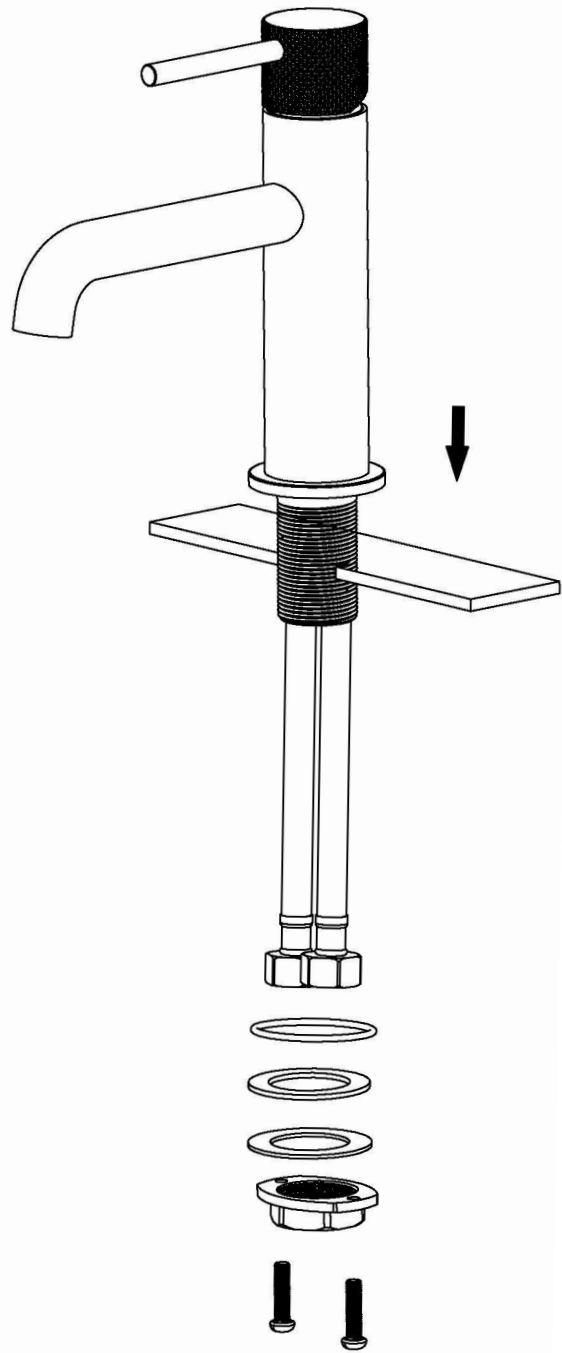

Karran®

INSTALLATION GUIDE

Tryst

Models: KBF460C
KBF460MB
KBF460SS

COMPONENT LIST	QTY
1 - Faucet Body	1
2 - O-Ring	1
3 - Rubber Washer	1
4 - Metal Washer	1
5 - Mounting Hardware	1
6 - Screw	2

2

3

4

5

6

7

- | |
|------------------------|
| 1 - Screw Cover |
| 2 - Screw |
| 3 - Handle |
| 4 - Cover Ring |
| 5 - Nut |
| 6 - Cartridge |
| 7 - Faucet Body |
| 8 - Aerator |
| 9 - Aerator Cover |
| 10 - Base Ring |
| 11 - Base |
| 12 - O-Ring |
| 13 - Rubber Washer |
| 14 - Metal Washer |
| 15 - Mounting Hardware |
| 16 - Screws |
| 17 - Water Lines |